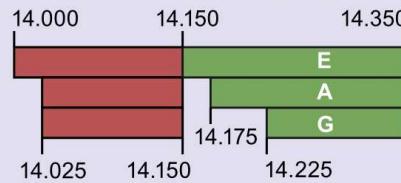

■ = RTTY, data, phone, image
 ■ = USB phone, RTTY, data and CW
 ■ = RTTY and data
 ■ = phone and image
■ = SSB phone
⋯ = CW only

LF – Low Frequency band

MF – Medium Frequency bands

2200 Meters (135 kHz) E,A,G
1 W EIRP maximum

630 Meters (472 kHz) E,A,G

5 W EIRP max, except in Alaska within 496 miles of Russia where the limit is 1 W EIRP

160 Meters (1.8 MHz) E,A,G

Amateurs wishing to operate on **2200 or 630 meters** must first register with the Utilities Technology Council online at <https://utc.org/plc-database-amateur-notification-process/>. You need only register once for each band.

HF – High Frequency bands

80 Meters (3.5 MHz) E,A,G,T,N

60 Meters (5.3 MHz) E, A, G (100 W)

Gen, Adv, and Extra licensees may operate on a secondary basis with a maximum ERP of 100 W maximum.

40 Meters (7 MHz) E,A,G,T,N

30 Meters (10.1 MHz) E,A,G

20 Meters (14 MHz) E,A,G

17 Meters (18 MHz) E,A,G

15 Meters (21 MHz) E,A,G,T,N

12 Meters (24 MHz) E,A,G

10 Meters (28 MHz) E,A,G,T,N

VHF – Very High Frequency bands

6 Meters (50 MHz) E,A,G,T