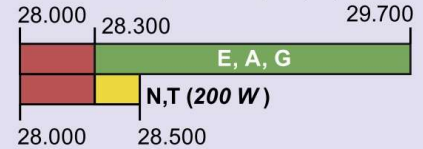

630 Meters (472 kHz) E,A,G

5 W EIRP max, except in Alaska within 496 miles of Russia where the limit is 1 W EIRP

160 Meters (1.8 MHz) E,A,G

Amateurs wishing to operate on **2200 or 630 meters** must first register with the Utilities Technology Council online at <https://utc.org/plc-database-amateur-notification-process/>. You need only register once for each band.

30 Meters (10.1 MHz) E,A,G

20 Meters (14 MHz) E,A,G

17 Meters (18 MHz) E,A,G

15 Meters (21 MHz) E,A,G,T,N

12 Meters (24 MHz) E,A,G

10 Meters (28 MHz) E,A,G,T,N

VHF – Very High Frequency bands

6 Meters (50 MHz) E,A,G,T

2 Meters (144 MHz) E,A,G,T

1.25 Meters (222 MHz) E,A,G,T,N

UHF – Ultra High Frequency bands

70 cm (420 MHz) E,A,G,T

33 cm (902 MHz) E,A,G,T

23 cm (1240 MHz) E,A,G,T,N

SHF&EHF – Super and Extremely High Frequency bands