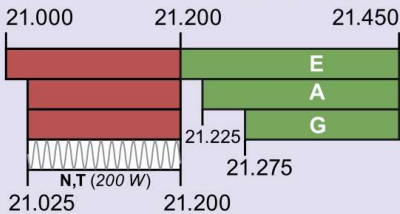

630 Meters (472 kHz) E,A,G

5 W EIRP max, except in Alaska within 496 miles of Russia where the limit is 1 W EIRP

160 Meters (1.8 MHz) E,A,G

Amateurs wishing to operate on **2200 or 630 meters** must first register with the Utilities Technology Council online at <https://utc.org/plc-database-amateur-notification-process/>. You need only register once for each band.

HF – High Frequency bands

80 Meters (3.5 MHz) E,A,G,T,N

60 Meters (5.3 MHz) E, A, G (100 W)

Gen, Adv, and Extra licensees may operate on a secondary basis with a maximum ERP of 100 W maximum.

40 Meters (7 MHz) E,A,G,T,N

30 Meters (10.1 MHz) E,A,G

20 Meters (14 MHz) E,A,G

17 Meters (18 MHz) E,A,G

15 Meters (21 MHz) E,A,G,T,N

12 Meters (24 MHz) E,A,G

10 Meters (28 MHz) E,A,G,T,N

VHF – Very High Frequency bands

6 Meters (50 MHz) E,A,G,T

2 Meters (144 MHz) E,A,G,T

1.25 Meters (222 MHz) E,A,G,T,N

UHF – Ultra High Frequency bands

70 cm (420 MHz) E,A,G,T

33 cm (902 MHz) E,A,G,T

23 cm (1240 MHz) E,A,G,T,N

SHF&EHF – Super and Extremely High Frequency bands