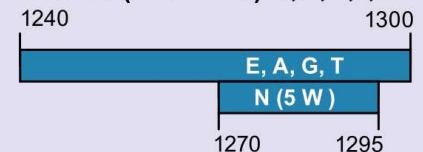

630 Meters (472 kHz) E,A,G

5 W EIRP max, except in Alaska within 496 miles of Russia where the limit is 1 W EIRP

160 Meters (1.8 MHz) E,A,G

Amateurs wishing to operate on **2200 or 630 meters** must first register with the Utilities Technology Council online at <https://utc.org/plc-database-amateur-notification-process/>. You need only register once for each band.

30 Meters (10.1 MHz) E,A,G

20 Meters (14 MHz) E,A,G

17 Meters (18 MHz) E,A,G

15 Meters (21 MHz) E,A,G,T,N

12 Meters (24 MHz) E,A,G

10 Meters (28 MHz) E,A,G,T,N

VHF – Very High Frequency bands

6 Meters (50 MHz) E,A,G,T

2 Meters (144 MHz) E,A,G,T

1.25 Meters (222 MHz) E,A,G,T,N

UHF – Ultra High Frequency bands

70 cm (420 MHz) E,A,G,T

33 cm (902 MHz) E,A,G,T

23 cm (1240 MHz) E,A,G,T,N

SHF&EHF – Super and Extremely High Frequency bands

All licensees except Novices are authorized all modes on the following frequencies:

2300-2310 MHz	3300-3500 MHz	10.0-10.5 GHz	47.0-47.2 GHz	122.25-123.0 GHz	241-250 GHz
2390-2450 MHz	5650-5925 MHz	24.0-24.25 GHz	76.0-81.0 GHz	134-141 GHz	All above 275 GHz