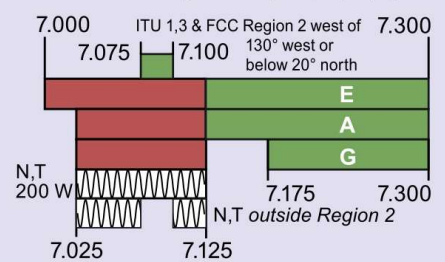

630 Meters (472 kHz) E,A,G

5 W EIRP max, except in Alaska within 496 miles of Russia where the limit is 1 W EIRP

160 Meters (1.8 MHz) E,A,G

Amateurs wishing to operate on **2200 or 630 meters** must first register with the Utilities Technology Council online at <https://utc.org/plc-database-amateur-notification-process/>. You need only register once for each band.

HF – High Frequency bands

80 Meters (3.5 MHz) E,A,G,T,N

60 Meters (5.3 MHz) E, A, G (100 W)

Gen, Adv, and Extra licensees may operate on a secondary basis with a maximum ERP of 100 W maximum.

40 Meters (7 MHz) E,A,G,T,N

30 Meters (10.1 MHz) E,A,G

20 Meters (14 MHz) E,A,G

17 Meters (18 MHz) E,A,G

15 Meters (21 MHz) E,A,G,T,N

12 Meters (24 MHz) E,A,G

10 Meters (28 MHz) E,A,G,T,N

VHF – Very High Frequency bands

6 Meters (50 MHz) E,A,G,T

2 Meters (144 MHz) E,A,G,T

1.25 Meters (222 MHz) E,A,G,T,N

UHF – Ultra High Frequency bands

70 cm (420 MHz) E,A,G,T

33 cm (902 MHz) E,A,G,T

23 cm (1240 MHz) E,A,G,T,N

SHF&EHF – Super and Extremely High Frequency bands