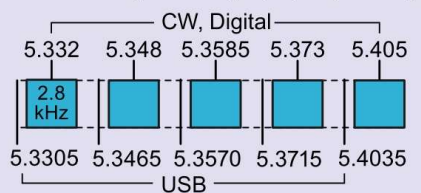

■ = RTTY, data, phone, image
 ■ = USB phone, RTTY, data and CW
 ■ = RTTY and data
 ■ = phone and image
■ = SSB phone
⋯ = CW only

LF – Low Frequency band

MF – Medium Frequency bands

2200 Meters (135 kHz) E,A,G
1 W EIRP maximum

630 Meters (472 kHz) E,A,G

5 W EIRP max, except in Alaska within 496 miles of Russia where the limit is 1 W EIRP

160 Meters (1.8 MHz) E,A,G

Amateurs wishing to operate on **2200 or 630 meters** must first register with the Utilities Technology Council online at <https://utc.org/plc-database-amateur-notification-process/>. You need only register once for each band.

HF – High Frequency bands

80 Meters (3.5 MHz) E,A,G,T,N

60 Meters (5.3 MHz) E, A, G (100 W)

Gen, Adv, and Extra licensees may operate on a secondary basis with a maximum ERP of 100 W maximum.

40 Meters (7 MHz) E,A,G,T,N

30 Meters (10.1 MHz) E,A,G

20 Meters (14 MHz) E,A,G

17 Meters (18 MHz) E,A,G

15 Meters (21 MHz) E,A,G,T,N

12 Meters (24 MHz) E,A,G

10 Meters (28 MHz) E,A,G,T,N

VHF – Very High Frequency bands

6 Meters (50 MHz) E,A,G,T