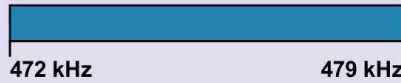

■ = RTTY, data, phone, image
 ■ = USB phone, RTTY, data and CW
 ■ = RTTY and data
 ■ = phone and image
■ = SSB phone
⋯ = CW only

LF – Low Frequency band

MF – Medium Frequency bands

2200 Meters (135 kHz) E,A,G
1 W EIRP maximum

630 Meters (472 kHz) E,A,G

5 W EIRP max, except in Alaska within 496 miles of Russia where the limit is 1 W EIRP

160 Meters (1.8 MHz) E,A,G

Amateurs wishing to operate on **2200 or 630 meters** must first register with the Utilities Technology Council online at <https://utc.org/plc-database-amateur-notification-process/>. You need only register once for each band.