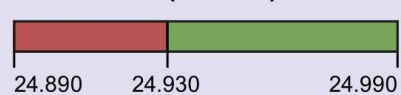

30 Meters (10.1 MHz) E,A,G

20 Meters (14 MHz) E,A,G

17 Meters (18 MHz) E,A,G

15 Meters (21 MHz) E,A,G,T,N

12 Meters (24 MHz) E,A,G

10 Meters (28 MHz) E,A,G,T,N

VHF – Very High Frequency bands

6 Meters (50 MHz) E,A,G,T

2 Meters (144 MHz) E,A,G,T

1.25 Meters (222 MHz) E,A,G,T,N

UHF – Ultra High Frequency bands

70 cm (420 MHz) E,A,G,T

33 cm (902 MHz) E,A,G,T

23 cm (1240 MHz) E,A,G,T,N

SHF&EHF – Super and Extremely High Frequency bands