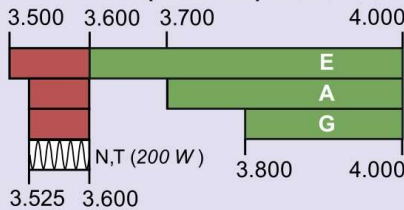

■ = RTTY, data, phone, image
 ■ = USB phone, RTTY, data and CW
 ■ = RTTY and data
 ■ = phone and image
■ = SSB phone
⋯ = CW only

LF – Low Frequency band

MF – Medium Frequency bands

2200 Meters (135 kHz) E,A,G
1 W EIRP maximum

630 Meters (472 kHz) E,A,G

5 W EIRP max, except in Alaska within 496 miles of Russia where the limit is 1 W EIRP

160 Meters (1.8 MHz) E,A,G

Amateurs wishing to operate on **2200 or 630 meters** must first register with the Utilities Technology Council online at <https://utc.org/plc-database-amateur-notification-process/>. You need only register once for each band.

HF – High Frequency bands

80 Meters (3.5 MHz) E,A,G,T,N

60 Meters (5.3 MHz) E, A, G (100 W)

Gen, Adv, and Extra licensees may operate on a secondary basis with a maximum ERP of 100 W maximum.

40 Meters (7 MHz) E,A,G,T,N

30 Meters (10.1 MHz) E,A,G

20 Meters (14 MHz) E,A,G

17 Meters (18 MHz) E,A,G

15 Meters (21 MHz) E,A,G,T,N

12 Meters (24 MHz) E,A,G

10 Meters (28 MHz) E,A,G,T,N

VHF – Very High Frequency bands

6 Meters (50 MHz) E,A,G,T